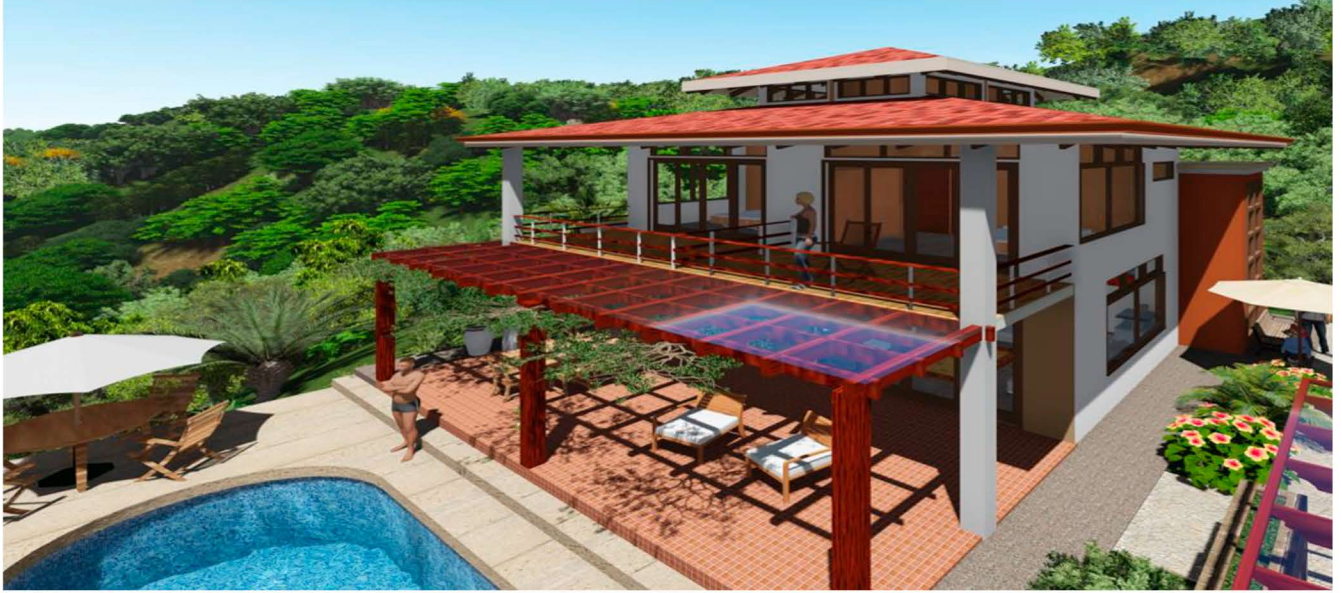

CASA PAPAGAYO – 2 Storey – 3 Bedrooms

156.1 m² - Internal & 80.69 m² External - Total 236.79 m² (2,549 ft²)

EFFICIENT – EXPERIENCED – PROFESSIONAL

2786-5801

BallenaHomes.com Innovation@BallenaHomes.com