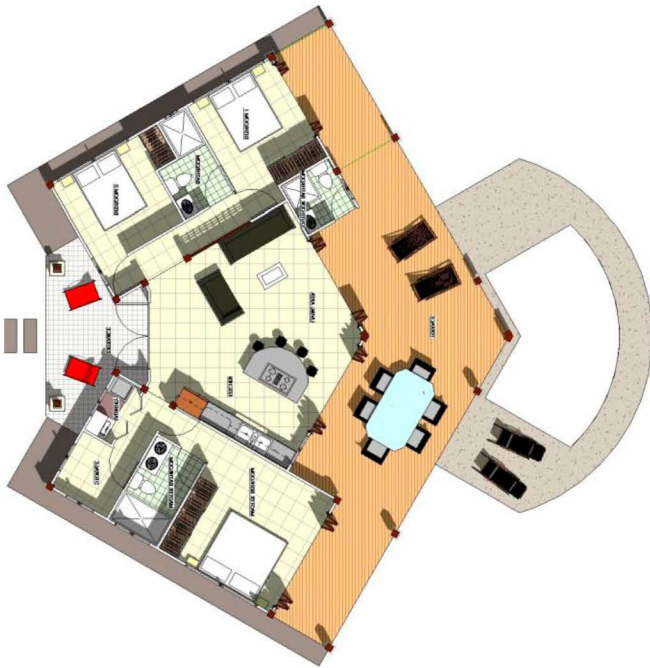

CASA ARACARI – 3 Brm Model

98 m² Internal & 72 m² External – Total 170 m² (1,830 ft²)

EFFICIENT – EXPERIENCED – PROFESSIONAL

2786-5801

BallenaHomes.com Innovation@BallenaHomes.com